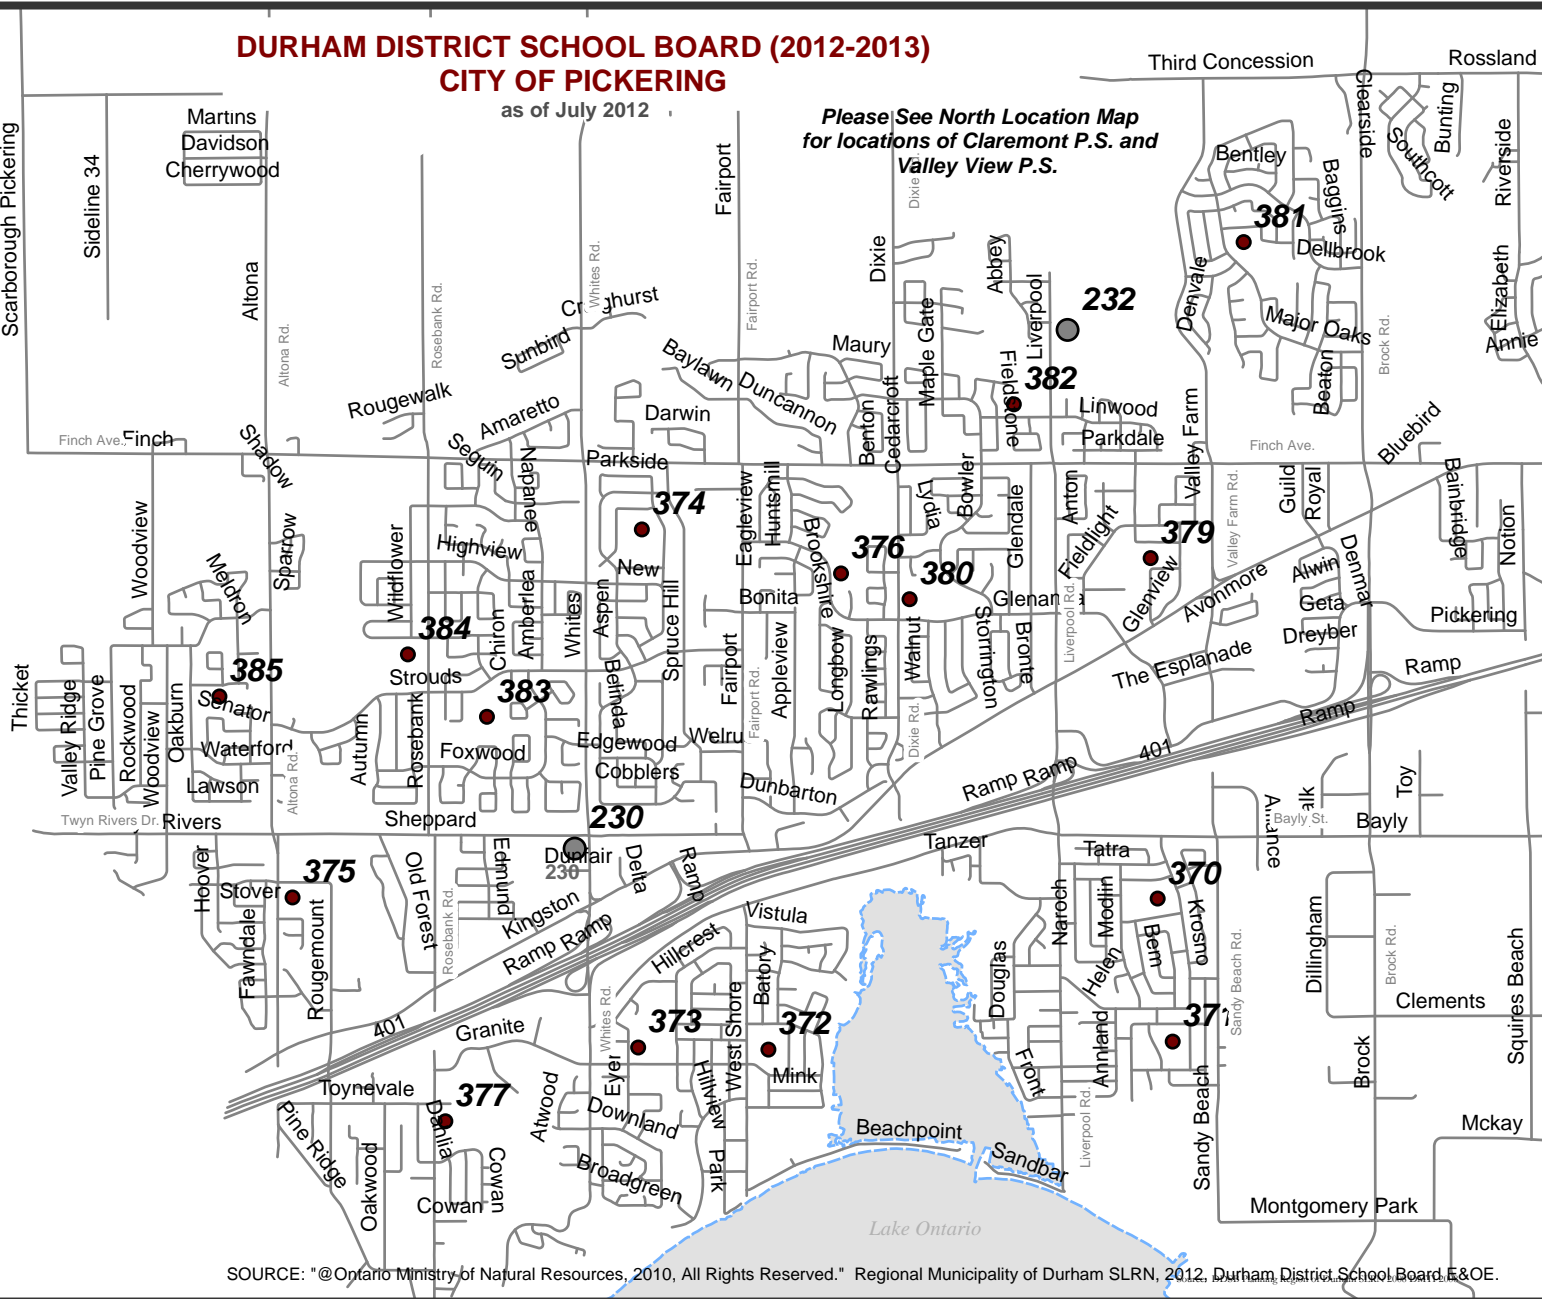

384 ALTONA FOREST P.S. 405 WOODSMERE CRES. PICKERING, ONTARIO L1W 7A3 PHONE # 905-839-9900 FAX # 905-839-6021 GRADES JK-8 370 BAYVIEW HEIGHTS P.S. 1400 GARVOLIA AVE. PICKERING, ONTARIO L1W 1J6 PHONE # 905-839-1146 FAX # 905-839-1253 GRADES JK-8 375 ELIZABETH B. PHN P.S. 1500 ROUGE MOUNT DR. PICKERING, ONTARIO L1V 1N1 PHONE # 905-509-2277 FAX # 905-509-5002 GRADES JK-8 373 FAIRPORT BEACH P.S. 754 OKLAHOMA DR. PICKERING, ONTARIO L1W 2H5 PHONE # 905-839-1451 FAX # 905-839-1457 GRADES JK-8 372 FRENCHMANS BAY P.S. 920 OKLAHOMA DR. PICKERING, ONTARIO L1V 2H7 PHONE # 905-839-1131 FAX # 905-839-1714 FRENCH IMMERSION 1-8 374 GANDATSETIAGON P.S. 1888 PARKSIDE DR. PICKERING, ONTARIO L1V 3R2 PHONE # 905-83-1868 FAX # 905-83-1-9633 GRADES JK-8 379 GLENGROVE P.S. 1934 GLENGROVE RD. PICKERING, ONTARIO L1V 1X2 PHONE # 905-839-1771 FAX # 905-839-4877 GRADES JK-8 383 Highbush P.S. 605 STROUDS LN. PICKERING, ONTARIO L1V 5M5 PHONE # 905-839-5289 FAX # 905-839-1372 GRADES JK-8 382 MAPLE RIDGE P.S. 2010 BUSHMILL ST. PICKERING, ONTARIO L1X 2M2 PHONE # 905-420-4103 FAX # 905-420-8493 GRADES JK-8	377 ROSEBANK RD. P.S. 591 ROSEBANK RD. PICKERING, ONTARIO L1W 2N6 PHONE # 905-509-2274 FAX # 905-509-2617 GRADES JK-8 371 SIR JOHN A. MACDONALD P.S. 777 BALATON AVE. PICKERING, ONTARIO L1W 1W7 PHONE # 905-839-1159 FAX # 905-839-7995 GRADES JK-8 FRENCH IMMERSION 1-8 381 VALLEY FARM P.S. 1615 PEPPERWOOD GT. PICKERING, ONTARIO L1X 2K5 PHONE # 905-428-6337 FAX # 905-686-9254 GRADES JK-8 380 VAUGHAN WILLARD P.S. 1911 DIXIE RD. N. PICKERING, ONTARIO L1V 1V4 PHONE # 905-839-1931 FAX # 905-839-6351 GRADES JK-8 385 WESTCREEK P.S. 1779 WESTCREEK DR. PICKERING, ONTARIO L1V 6M9 PHONE # 905-509-5437 FAX # 905-509-8937 GRADES JK-8 376 WILLIAM DUNBAR P.S. 1030 GLENANNA RD. PICKERING, ONTARIO L1V 5E5 PHONE # 905-420-5745 FAX # 905-420-3954 GRADES JK-8 GIFTED GRADES 4-8 230 DUNBARTON H.S. 655 SHEPPARD AVE. PICKERING, ONTARIO L1V 1G2 PHONE # 905-839-1125 FAX # 905-839-6536 GRADES 9-12 232 PINE RIDGE S.S. 2155 LIVERPOOL RD. N. PICKERING, ONTARIO L1X 1V4 PHONE # 905-420-1885 FAX # 905-420-3714 GRADES 9-12

SOURCE: "© Ontario Ministry of Natural Resources, 2010, All Rights Reserved." Regional Municipality of Durham SLRN, 2012, Durham District School Board, E&OE.